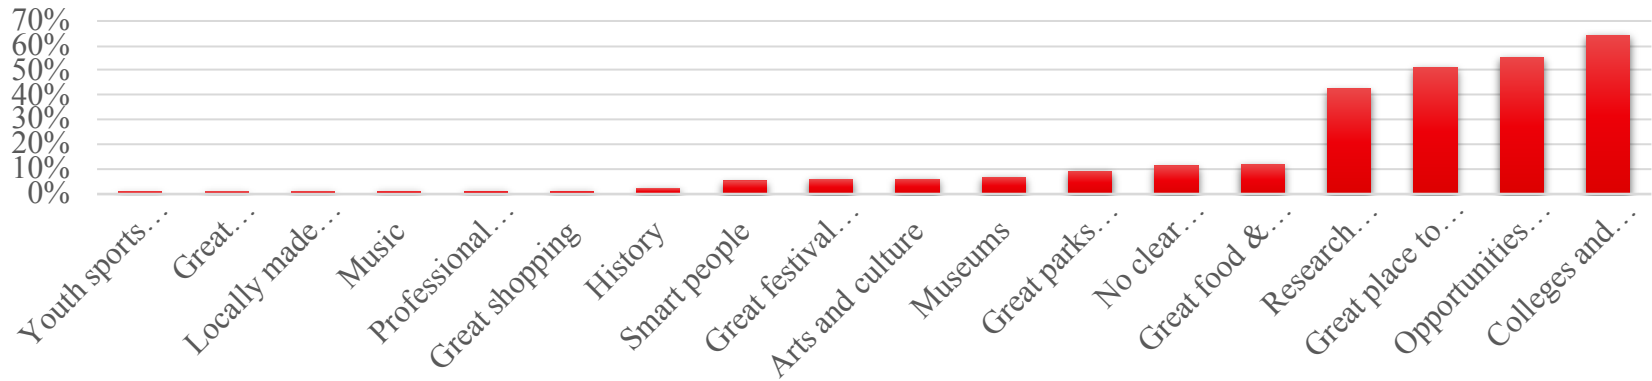

Resident Survey

The resident survey closed with 1,044 responses from across Wake County.

- Raleigh had 37% of all responses
- Cary and Fuquay-Varina had 20% each for a total of 40% of all responses
- Apex made up 5% of all responses
- All other communities made up less than 5% each.

- Backwards politics
- Perception of negative conservatism

In your opinion, what do you believe people living in other places think about Raleigh/Wake County? Please select your top three perceptions.

Resident Survey

The following list includes various attractions that draw visitors to Raleigh/Wake County. Based on your perceptions of their appeal to potential visitors, please select what you feel are the top three drivers.

Resident Survey

Please rank your perceptions regarding why residents of Raleigh/Wake County should care about tourism?

Resident Survey

Visitors attend many different events throughout Raleigh/Wake County. Please tell us the types of events that you find interesting as a resident and/or those types of events that have appeal to draw visitors. If an event is appealing to both residents a