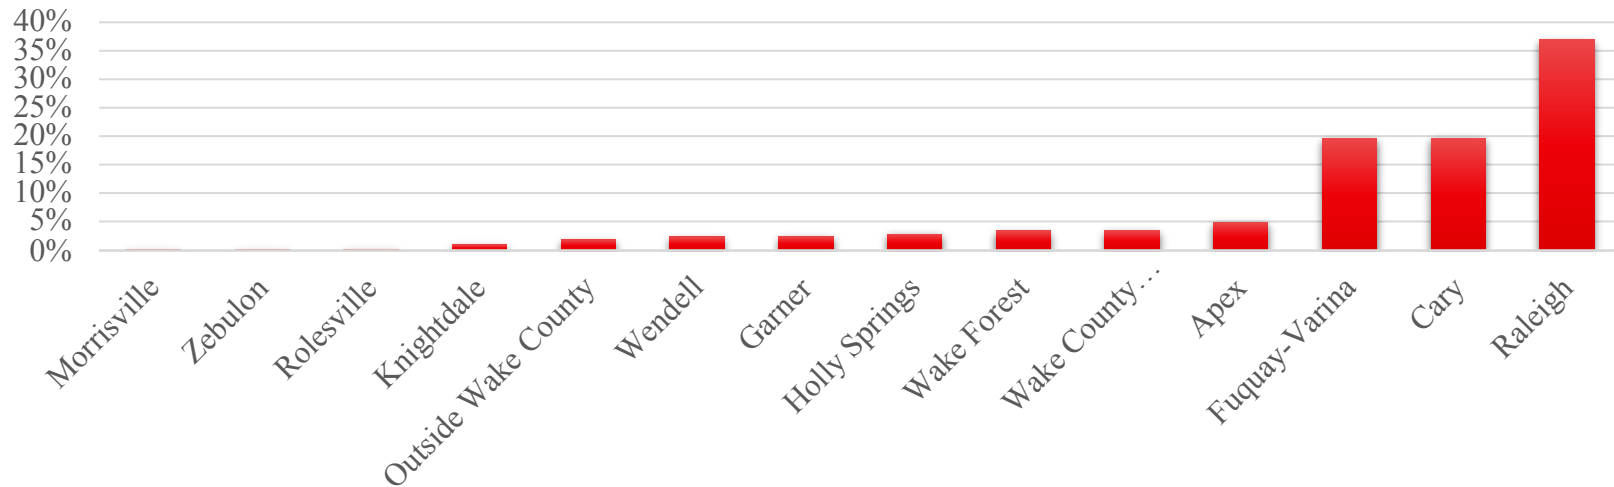

Resident Survey

The resident survey closed with 1,044 responses from across Wake County.

- Raleigh had 37% of all responses
- Cary and Fuquay-Varina had 20% each for a total of 40% of all responses
- Apex made up 5% of all responses
- All other communities made up less than 5% each.

Please select the community where you live: