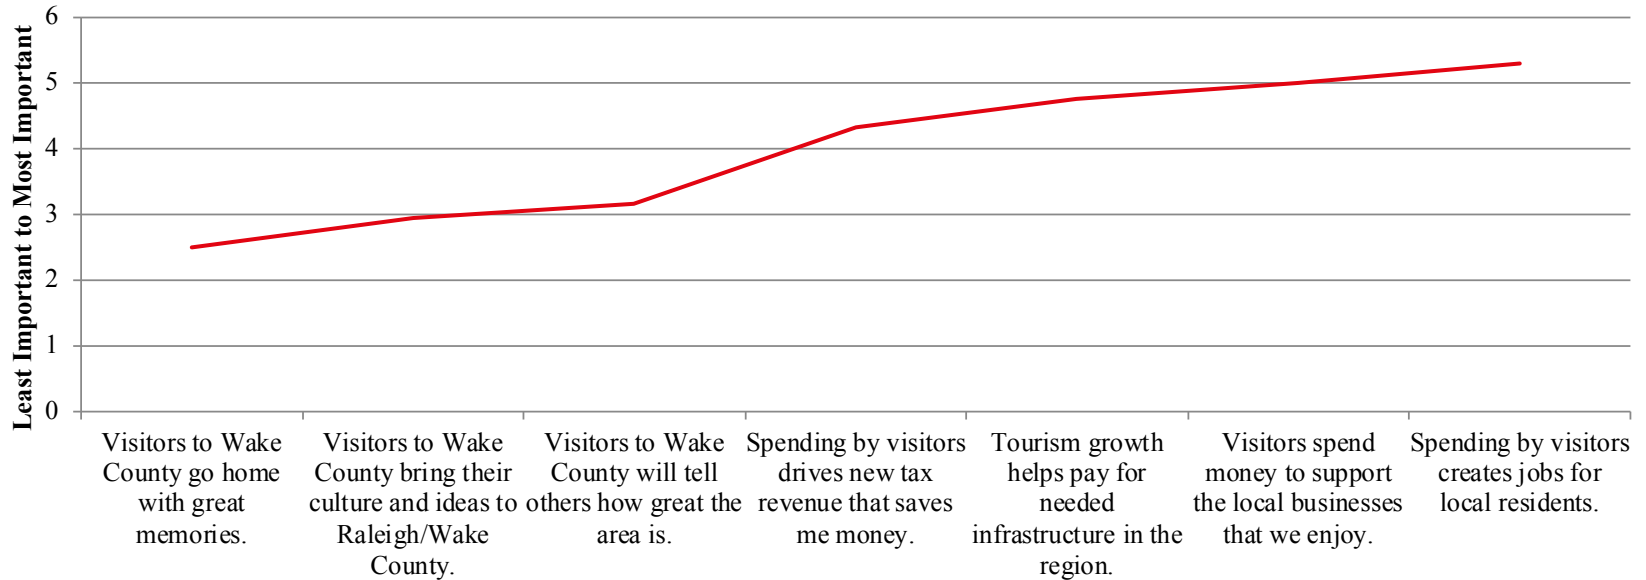

The following list includes various attractions that draw visitors to Raleigh/Wake County. Based on your perceptions of their appeal to potential visitors, please select what you feel are the top three drivers.

Individual business traveler was singled out in the comments.

Resident Survey

What do you feel is needed to make Raleigh/Wake County an even more attractive destination for future visitors? Please select your top five.

Resident Survey

Concentration of phrases and words from the open-ended responses to the previous question.

- Most interesting is the outdoor aspect
- Outdoor, mountain bike, festivals and trails make up 41% of the captured phrases

Resident Survey

Please rank your perceptions regarding why residents of Raleigh/Wake County should care about tourism?

Resident Survey

Visitors attend many different events throughout Raleigh/Wake County. Please tell us the types of events that you find interesting as a resident and/or those types of events that have appeal to draw visitors. If an event is appealing to both residents a