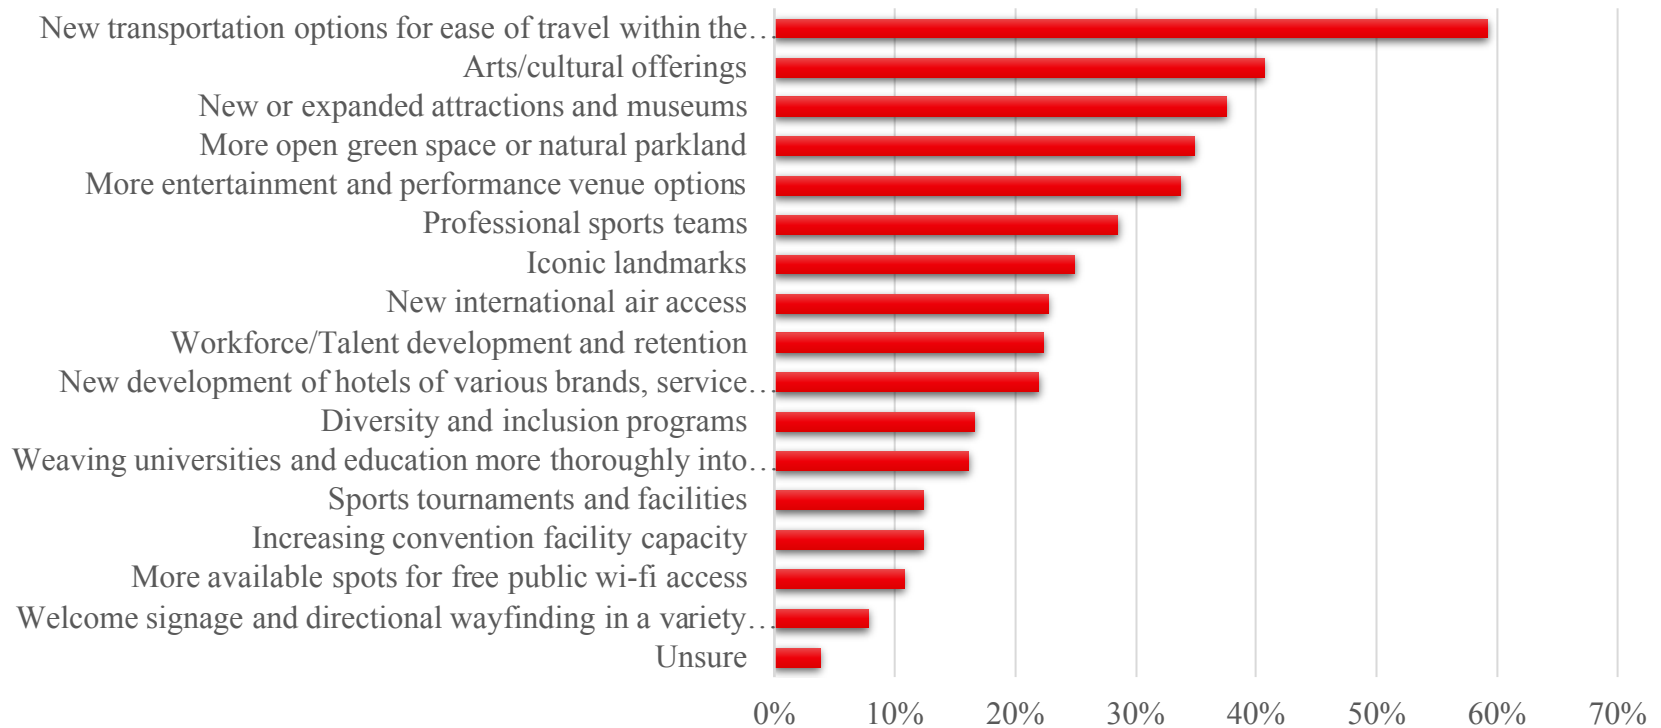

Visiting friends and family was the highest open ended response.

Resident Survey

What group of travelers do you feel are the most prominent type of overnight visitors to Raleigh/Wake County?
Please select up to two.

Individual business traveler was singled out in the comments.

Resident Survey

What do you feel is needed to make Raleigh/Wake County an even more attractive destination for future visitors? Please select your top five.