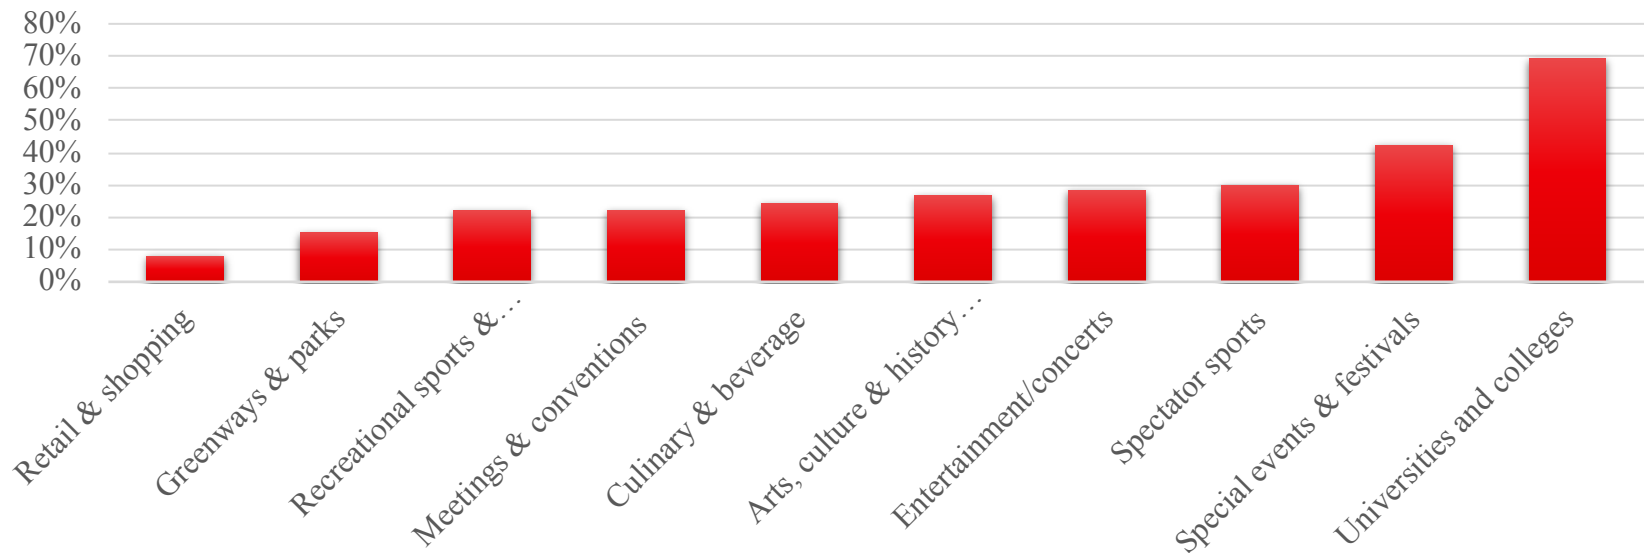

Resident Survey

The resident survey closed with 1,044 responses from across Wake County.

- Raleigh had 37% of all responses
- Cary and Fuquay-Varina had 20% each for a total of 40% of all responses
- Apex made up 5% of all responses
- All other communities made up less than 5% each.

- Backwards politics
- Perception of negative conservatism

In your opinion, what do you believe people living in other places think about Raleigh/Wake County? Please select your top three perceptions.

Resident Survey

The following list includes various attractions that draw visitors to Raleigh/Wake County. Based on your perceptions of their appeal to potential visitors, please select what you feel are the top three drivers.

Resident Survey

Please rank your perceptions regarding why residents of Raleigh/Wake County should care about tourism?

Resident Survey

Visitors attend many different events throughout Raleigh/Wake County. Please tell us the types of events that you find interesting as a resident and/or those types of events that have appeal to draw visitors. If an event is appealing to both residents a